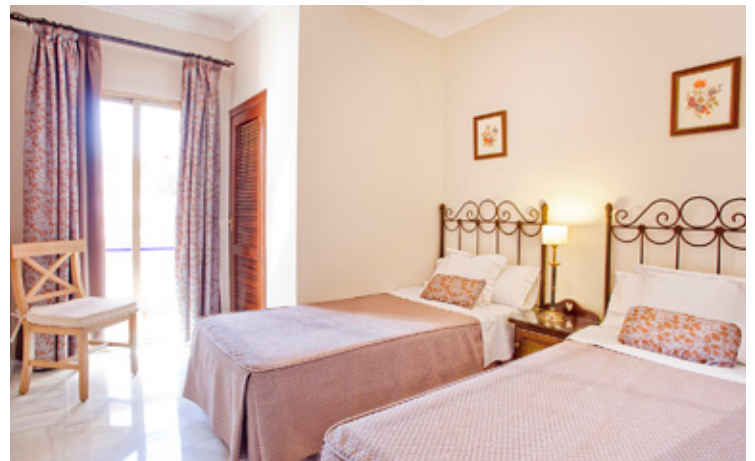

2 Bedroom Interior Apartments

(Economy room / No views)

- 2 Bedrooms (one with either a double bed or 2 single beds, and one with 2 single beds)
- Lounge/diner with twin sofa bed
- Fully equipped kitchen - incl. kettle, oven, hob, microwave, fridge, toaster, coffee maker, cooking utensils, crockery & cutlery for 6 persons (kitchen can be open-plan or separate)
- 1 or 2 Bathrooms with bath / shower with hairdryer
- Iron & ironing board
- Max. occupancy 6 persons (recommended maximum adults = 5)
- Terrace with table & chairs
- TV with international channels
- Air-conditioning/heating
- Large closet
- Safe
- Direct dial telephone
- Daily cleaning (except kitchen) & towel change
- Change of linen twice / week
- Free Wi-fi
- Booking Restrictions may apply