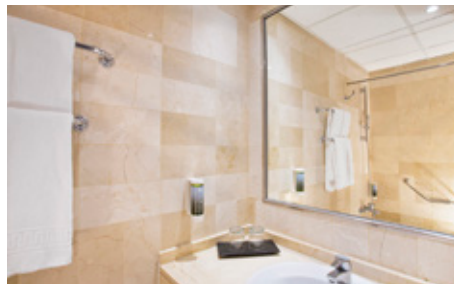

2 Bedroom Interior Apartments

(Economy room / No views)

- 2 Bedrooms (one with either a double bed or 2 single beds, and one with 2 single beds)
- Lounge/diner with twin sofa bed
- Fully equipped kitchen - incl. kettle, oven, hob, microwave, fridge, toaster, coffee maker, cooking utensils, crockery & cutlery for 6 persons (kitchen can be open-plan or separate)
- 1 or 2 Bathrooms with bath / shower with hairdryer
- Iron & ironing board
- Max. occupancy 6 persons (recommended maximum adults = 5)
- Terrace with table & chairs
- TV with international channels
- Air-conditioning/heating
- Large closet
- Safe
- Direct dial telephone
- Daily cleaning (except kitchen) & towel change
- Change of linen twice / week
- Free Wi-fi
- Booking Restrictions may apply