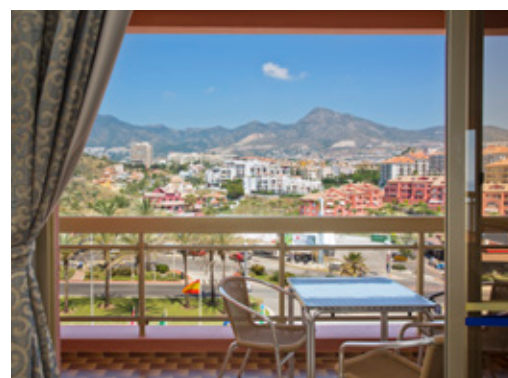

# 1 Bedroom Apartments

(Interior / Exterior)

- 1 bedroom (separated from lounge by sliding doors) with twin beds or kingsize bed (beds can be joined or split on request)
- Lounge/diner with twin sofa bed
- Fully equipped kitchen (incl. kettle, oven, hob, microwave, fridge, toaster, coffee maker)
- Bathroom with hairdryer
- Iron & ironing board
- Terrace with table & chairs
- Maximum occupancy 4 persons (recommended maximum adults = 3)
- Large closet
- Safe
- TV with international channels
- Air-conditioning/heating
- Direct dial telephone
- Daily cleaning (except kitchen) & towel change
- Change of linen twice / week
- Free Wi-Fi
- **Exterior:** mountain view or sea view
- **Interior:** no views (look to wall or balcony of opposite apartment)