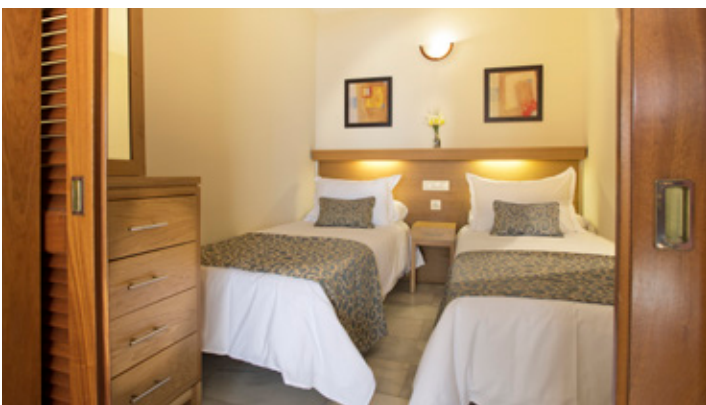

1 Bedroom Apartment

(Prime Sea views)

- One Twin bedroom (separated from lounge by sliding doors) with twin beds (can be joined to kingsize on request)
- Lounge area with twin sofa bed
- Folding dining table and chairs
- Fully equipped kitchenette with fridge, hob, oven, microwave, kettle, toaster, coffee machine, iron & ironing board & superior cooking utensils
- Bathroom with walk-in shower, hairdryer & Welcome vanity pack
- Large closet
- Maximum occupancy 4 persons (recommended maximum adults = 3)
- Terrace with table & chairs
- Safe (for hire)
- 43" flatscreen TV with international channels
- Air-conditioning/heating
- Direct dial telephone
- Daily cleaning (except kitchen) & towel change
- Change of linen twice / week
- Free Wi-fi
- **Guaranteed prime sea views**