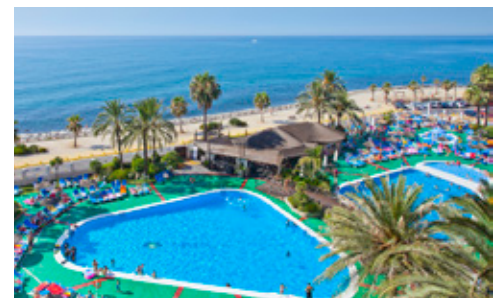

This sheet is for information purposes only. Exact layout and decoration of apartments may vary. Most apartments can fit a cot in addition to the maximum occupancy mentioned above.

Sunset Beach Club Hotel Avda. del Sol 5, Benalmádena Costa, 29630 Málaga.
Tel : +34 952 579 400 • Email: booking@sunsetbeachclub.com • www.sunsetbeachclub.com