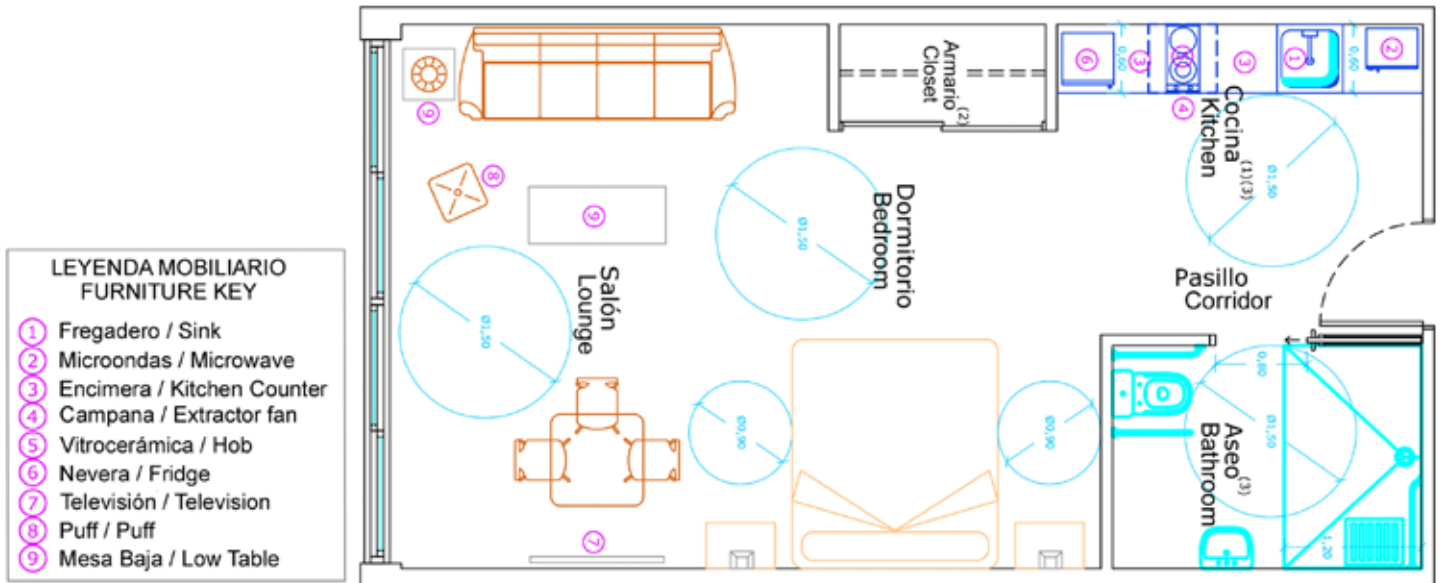

\* Living space is reduced if sofa bed is open or child's folding bed is in use.

When adapted for disabled use, Garden Suites comply with **Spanish Law of Accessibility:**

- Doors: Width of main door and bathroom door are both 92cm.
- Luxury Bathroom with wheel-in shower, grab rails & automatic taps. adjustable magnifying mirror with light. (Shower stool, WC frame, bath board, raised WC available on request at reception,
- Kitchen with automatic taps, and open space below the sink and hob for wheelchair access.
- Built-in wardrobe with sliding doors, and without skirting, so access is level with main floor; Fitted with shelves, drawers and hangers of height between 40cm and 120cm.

*\*Please note the small patio in front of the Garden Suites has no disabled access as there is a step down onto the patio. The floor-to-ceiling patio doors do open wide, to give an al fresco feeling even when you are inside.*

## Garden Suites

Newly renovated open-plan suites (40m<sup>2</sup>) located on the Ground Floor, with pool views  
*Garden Suites can be adapted for disabled use, on Request. Please mention on booking if you require this facility.*

### Floor Plan