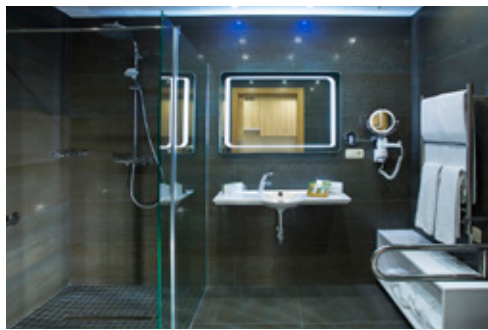

- Kingsize double bed (can be split into twin beds on request), Twin sofa bed\*
- Dining table & chairs
- Fully equipped Kitchen: kettle, oven, microwave, hob, fridge, toaster, capsule coffee machine - can use capsules or granulated coffee, cooking utensils, crockery & cutlery
- Luxury Bathroom with shower, magnifying mirror, hairdryer and 2 bathrobes
- Large closet
- Iron & ironing board
- 55" flatscreen TV with more than 25 international channels and bluetooth music system
- Air-conditioning/heating
- Safe
- Daily cleaning (except kitchen) & towel change
- Change of linen twice / week
- Free Wi-fi
- Small patio (no wheelchair access)
- Maximum occupancy 4 persons\* (recommended maximum adults = 3)

\* Living space is reduced if sofa bed is open or child's folding bed is in use.

When adapted for disabled use, Garden Suites comply with **Spanish Law of Accessibility:**

- Doors: Width of main door and bathroom door are both 92cm.
- Luxury Bathroom with wheel-in shower, grab rails & automatic taps. adjustable magnifying mirror with light. (Shower stool, WC frame, bath board, raised WC available on request at reception,
- Kitchen with automatic taps, and open space below the sink and hob for wheelchair access.
- Built-in wardrobe with sliding doors, and without skirting, so access is level with main floor; Fitted with shelves, drawers and hangers of height between 40cm and 120cm.