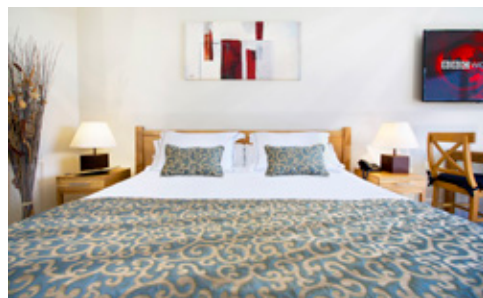

## Garden Suites

Newly renovated open-plan suites (40m<sup>2</sup>) located on the Ground Floor, with pool views  
Garden Suites can be adapted for disabled use, on Request. Please mention on booking if you require this facility.

- Kingsize double bed (can be split into twin beds on request), Twin sofa bed\*
- Dining table & chairs
- Fully equipped Kitchen: kettle, oven, microwave, hob, fridge, toaster, capsule coffee machine - can use capsules or granulated coffee, cooking utensils, crockery & cutlery
- Luxury Bathroom with shower, magnifying mirror, hairdryer and 2 bathrobes
- Large closet
- Iron & ironing board
- 55" flatscreen TV with more than 25 international channels and bluetooth music system
- Air-conditioning/heating
- Safe
- Daily cleaning (except kitchen) & towel change
- Change of linen twice / week
- Free Wi-fi
- Small patio (no wheelchair access)
- Maximum occupancy 4 persons\* (recommended maximum adults = 3)

\* Living space is reduced if sofa bed is open or child's folding bed is in use.

When adapted for disabled use, Garden Suites comply with **Spanish Law of Accessibility:**

- Doors: Width of main door and bathroom door are both 92cm.
- Luxury Bathroom with wheel-in shower, grab rails & automatic taps. adjustable magnifying mirror with light. (Shower stool, WC frame, bath board, raised WC available on request at reception,
- Kitchen with automatic taps, and open space below the sink and hob for wheelchair access.
- Built-in wardrobe with sliding doors, and without skirting, so access is level with main floor; Fitted with shelves, drawers and hangers of height between 40cm and 120cm.