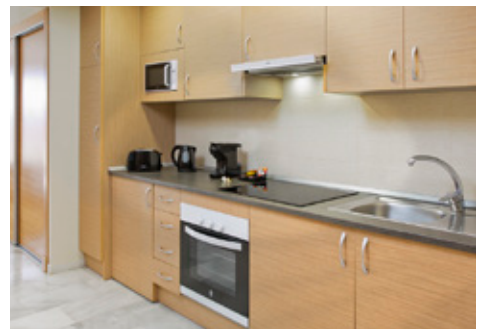

- Kingsize double bed (can be split into twin beds on request), Twin sofa bed\*
- Dining table & chairs
- Fully equipped Kitchen: kettle, oven, microwave, hob, fridge, toaster, capsule coffee machine - can use capsules or granulated coffee, cooking utensils, crockery & cutlery
- Luxury Bathroom with shower, magnifying mirror, hairdryer and 2 bathrobes
- Large closet
- Iron & ironing board
- 55" flatscreen TV with more than 25 international channels and bluetooth music system
- Air-conditioning/heating
- Safe
- Daily cleaning (except kitchen) & towel change
- Change of linen twice / week
- Free Wi-fi
- Small patio (no wheelchair access)
- Maximum occupancy 4 persons\* (recommended maximum adults = 3)